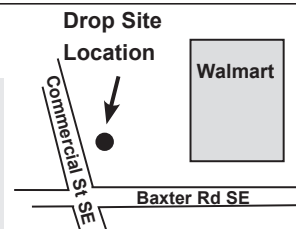

##### Mill City - City Hall

444 S 1st Ave, Mill City  
Mon - Fri 8 AM - 4 PM

**Marion County Courthouse**  
500 Block Court Street NE, north side of the Courthouse  
Salem

**These two Marion County Drive-Thru and Park & Drop sites will only be open Monday, November 7<sup>th</sup> and Tuesday, November 8<sup>th</sup> from 6 AM to 8 PM.**