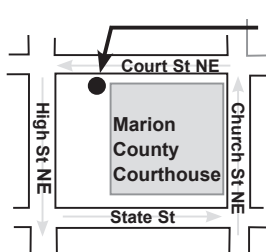

Roth's Fresh Market - Hayesville

4746 Portland Rd NE, Salem
Everyday 6 AM - 10 PM

Marion County Public Works

5155 Silverton Rd NE, Salem
Curbside Dropbox 8 AM - 5 PM

Keizer City Hall

930 Chemawa Rd NE, Keizer
Curbside Dropbox 24 Hours

U.S. Bank - Keizer

5110 River Rd N, Keizer
Mon - Thur 9 AM - 5:30 PM
Fri: 9 AM - 6 PM

North & Central County

Donald City Hall

10710 Main St NE, Donald
Mon - Thur 8 AM - 4 PM
Fri: 8 AM - Noon

Hubbard City Hall

3720 2nd St, Hubbard
Mon - Thur 7 AM - 5:30 PM
Closed Fridays

U.S. Bank - St. Paul

20259 Main St NE, St. Paul
Mon-Wed: 12 PM - 4 PM
Thr & Fri: 12 PM - 6 PM

Woodburn Public Library

280 Garfield St, Woodburn
Curbside Dropbox 24 Hours

Gervais City Hall

592 4th St, Gervais
Mon - Fri 8 AM - 1 PM
2 PM - 5 PM

Mt. Angel Public Library

290 E Charles St, Mt. Angel
Tue: 11 AM - 6 PM
Wed-Fri: 11 AM - 5 PM
Sat: 11 AM - 3 PM
Closed Sun & Mon

Silverton Lewis St. Parking Lot

Lewis St & S 1st St, Silverton
Curbside Dropbox 24 Hours

South & East County

Jefferson Fire District

189 N Main St, Jefferson
Mon - Fri 8 AM - 5 PM

Turner City Hall

5255 Chicago St SE, Turner
Mon - Thur 8:30 AM - 5 PM
Fri: 8:30 AM - 12:30 PM

Aumsville City Hall

595 Main St, Aumsville
Mon - Fri 8 AM - 5 PM

Stayton Public Library

515 N First St, Stayton
Mon - Thur: 10 AM - 7 PM
Fri: 10 AM - 5:30 PM
Sat: 10 AM - 4 PM

Sublimity City Hall

245 NW Johnson St, Sublimity
Mon - Fri 8 AM - 4:30 PM

Mill City - City Hall

444 S 1st Ave, Mill City
Mon - Fri 8 AM - 4 PM

Marion County Courthouse
500 Block Court Street NE, north side of the Courthouse
Salem

These two Marion County Drive-Thru and Park & Drop sites will only be open Monday, November 7th and Tuesday, November 8th from 6 AM to 8 PM.